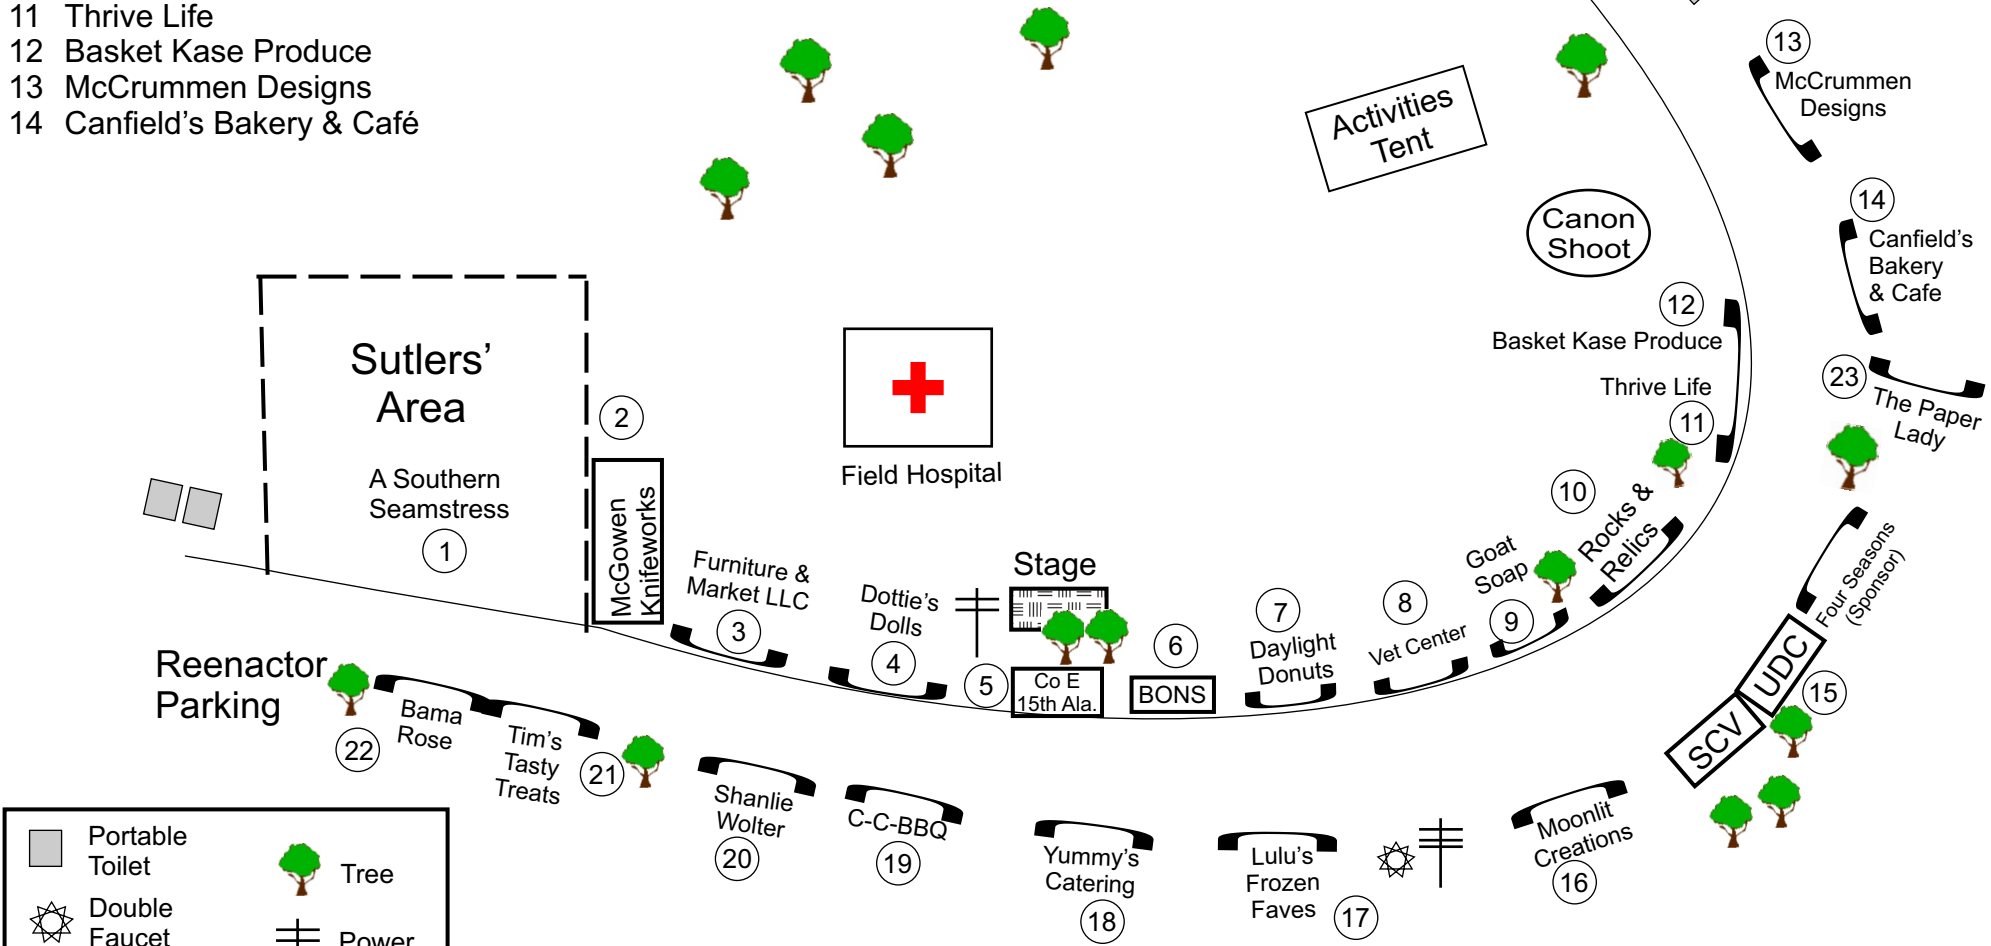

- | | |
|--|--------------------------------------|
| 1 A Southern Seamstress | 15 SCV/UDC |
| 2 McGowen Knifeworks | 16 Moonlit Creations |
| 3 Furniture & Market LLC | 17 Lulu's Frozen Faves |
| 4 Dottie's Dolls | 18 Yummy's Catering |
| 5 Co E, 15th Alabama Reenactors | 19 C-C BBQ |
| 6 Battle of Newton Society | 20 Shanlie Wolter, Silhouette Artist |
| 7 Daylight Donuts | 21 Tim's Tasty Treats |
| 8 Bay County Veterans Center (Sun. only) | 22 Bama Rose |
| 9 Goat Soap | 23 The Paper Lady |

- 10 Horne's Rocks & Relics
 11 Thrive Life
 12 Basket Kase Produce
 13 McCrummen Designs
 14 Canfield's Bakery & Café

EVENT AND VENDOR MAP